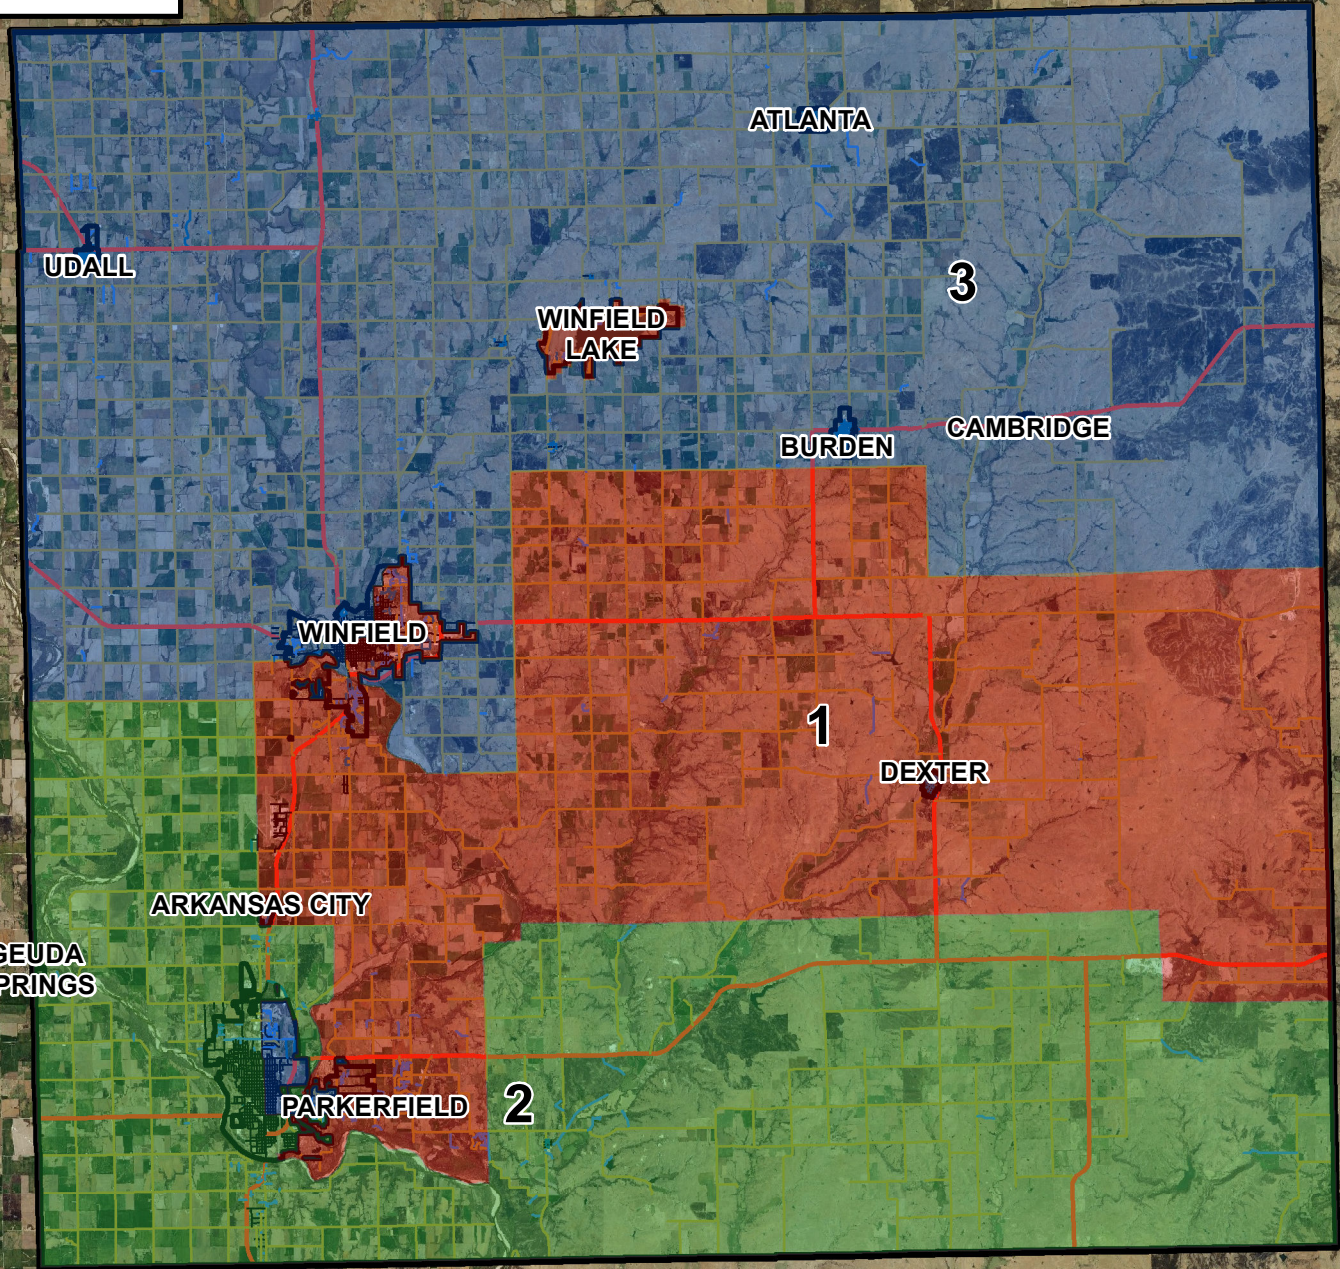

COMMISSION DISTRICTS

COWLEY COUNTY  
misgis  
Map Produced on 6/2/2016  
2014 County Acquired  
Aerial Imagery

Cowley County GIS  
311 E 9TH AVE  
Winfield, KS 67156  
620-221-5405  
www.cowleycounty.org

Legend

Commission Districts

- 1
- 2
- 3

This data has been prepared from information obtained from federal, state, and local sources. Cowley County cannot be responsible for the accuracy of the information obtained from these sources and certain information contained in this data may have been changed since such information was compiled. Therefore, no warranties or representations whatsoever, expressed or implied, including warranties of fitness, are made by Cowley County with respect to this data. Under no circumstances shall Cowley County be responsible to any party for the costs, expenses, or damages to any person or property arising from the use, misuse, sale, or reliance upon this data.