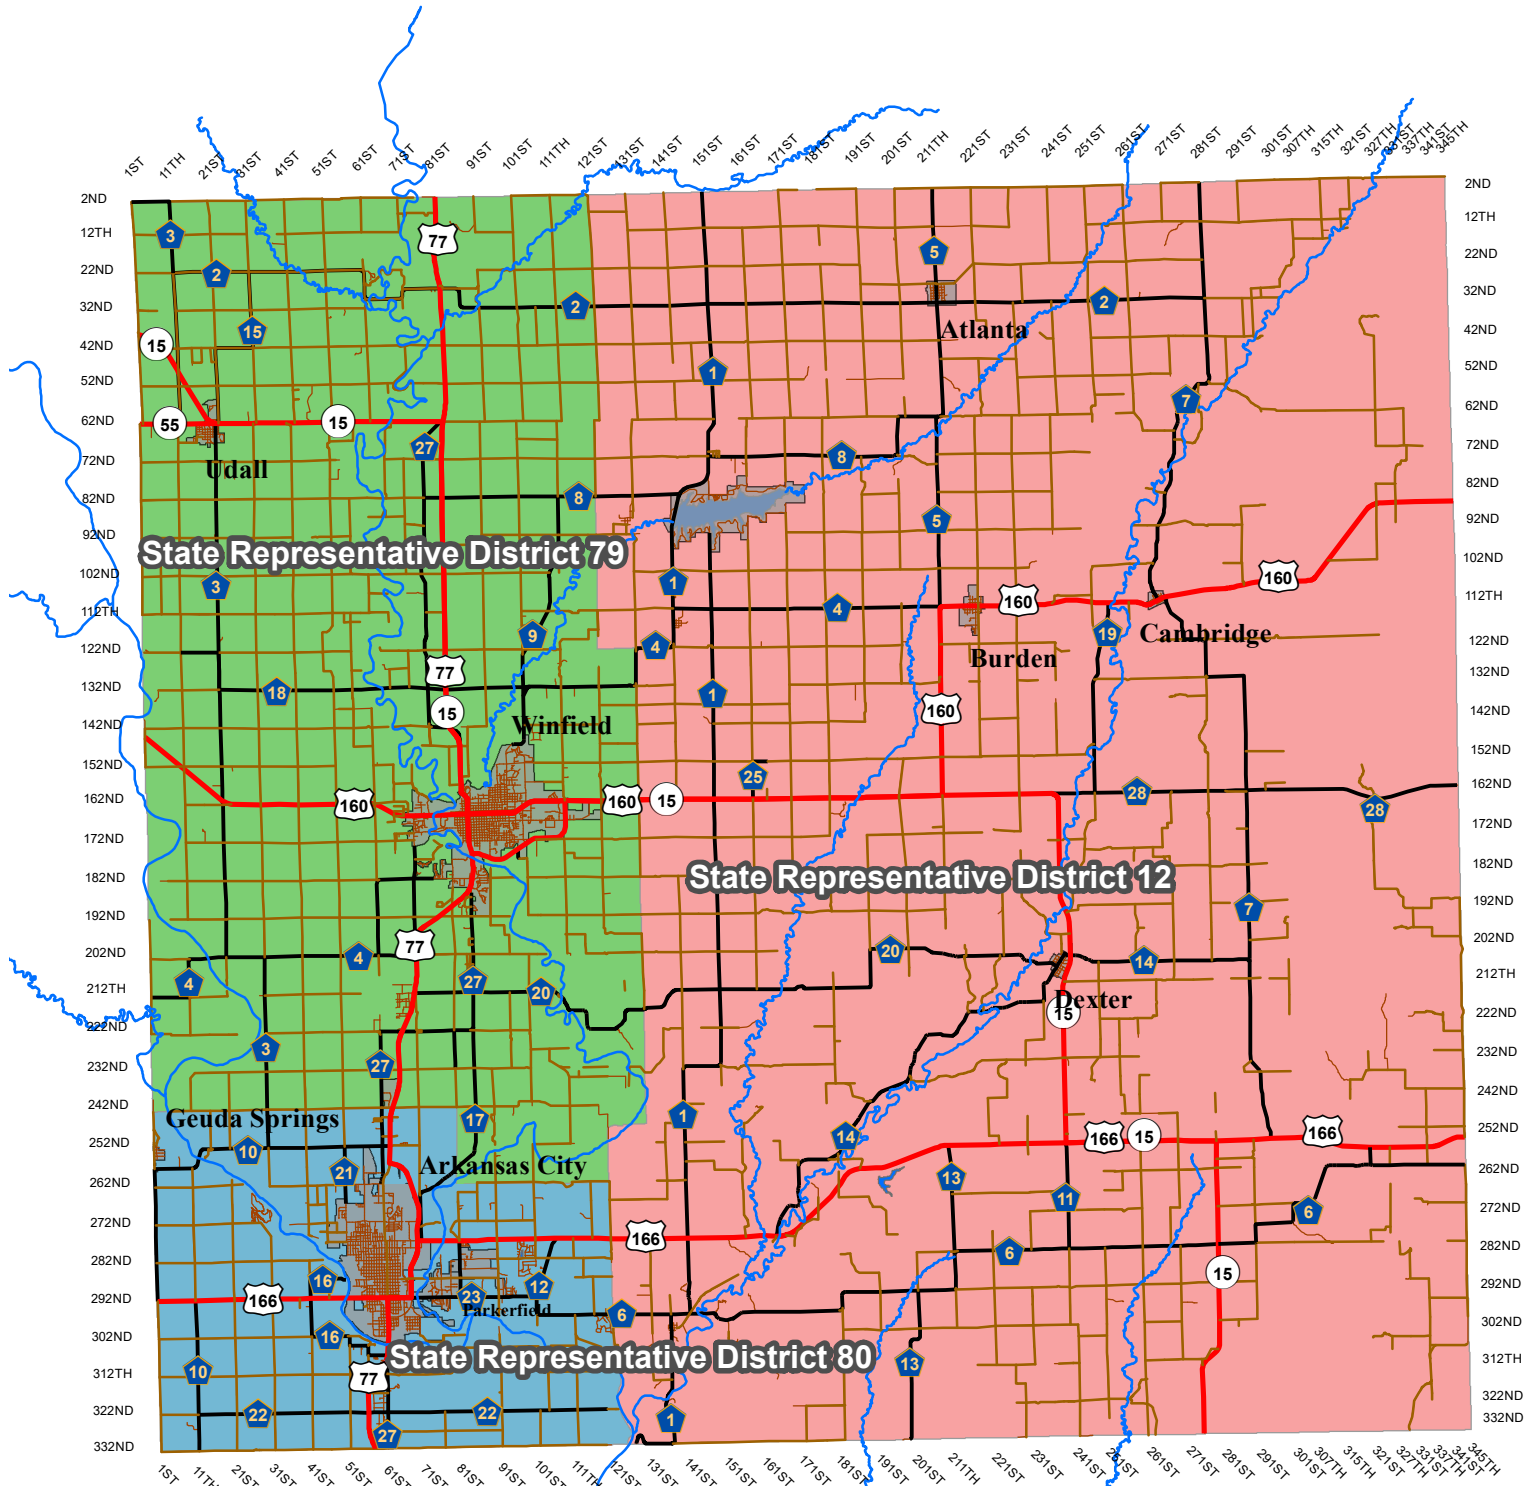

## State Representative Districts April 2020

### District

- 12
- 79
- 80

This data has been prepared from information obtained from federal, state, and local sources. Cowley County cannot be responsible for the accuracy of the information obtained from these sources and certain information contained in this data may have been changed since such information was compiled. Therefore, no warranties or representations whatsoever, expressed or implied, including warranties of fitness, are made by Cowley County with respect to this data. Under no circumstances shall Cowley County be responsible to any party for the costs, expenses, or damages to any person or property arising from the use, misuse, sale, or reliance upon this data.