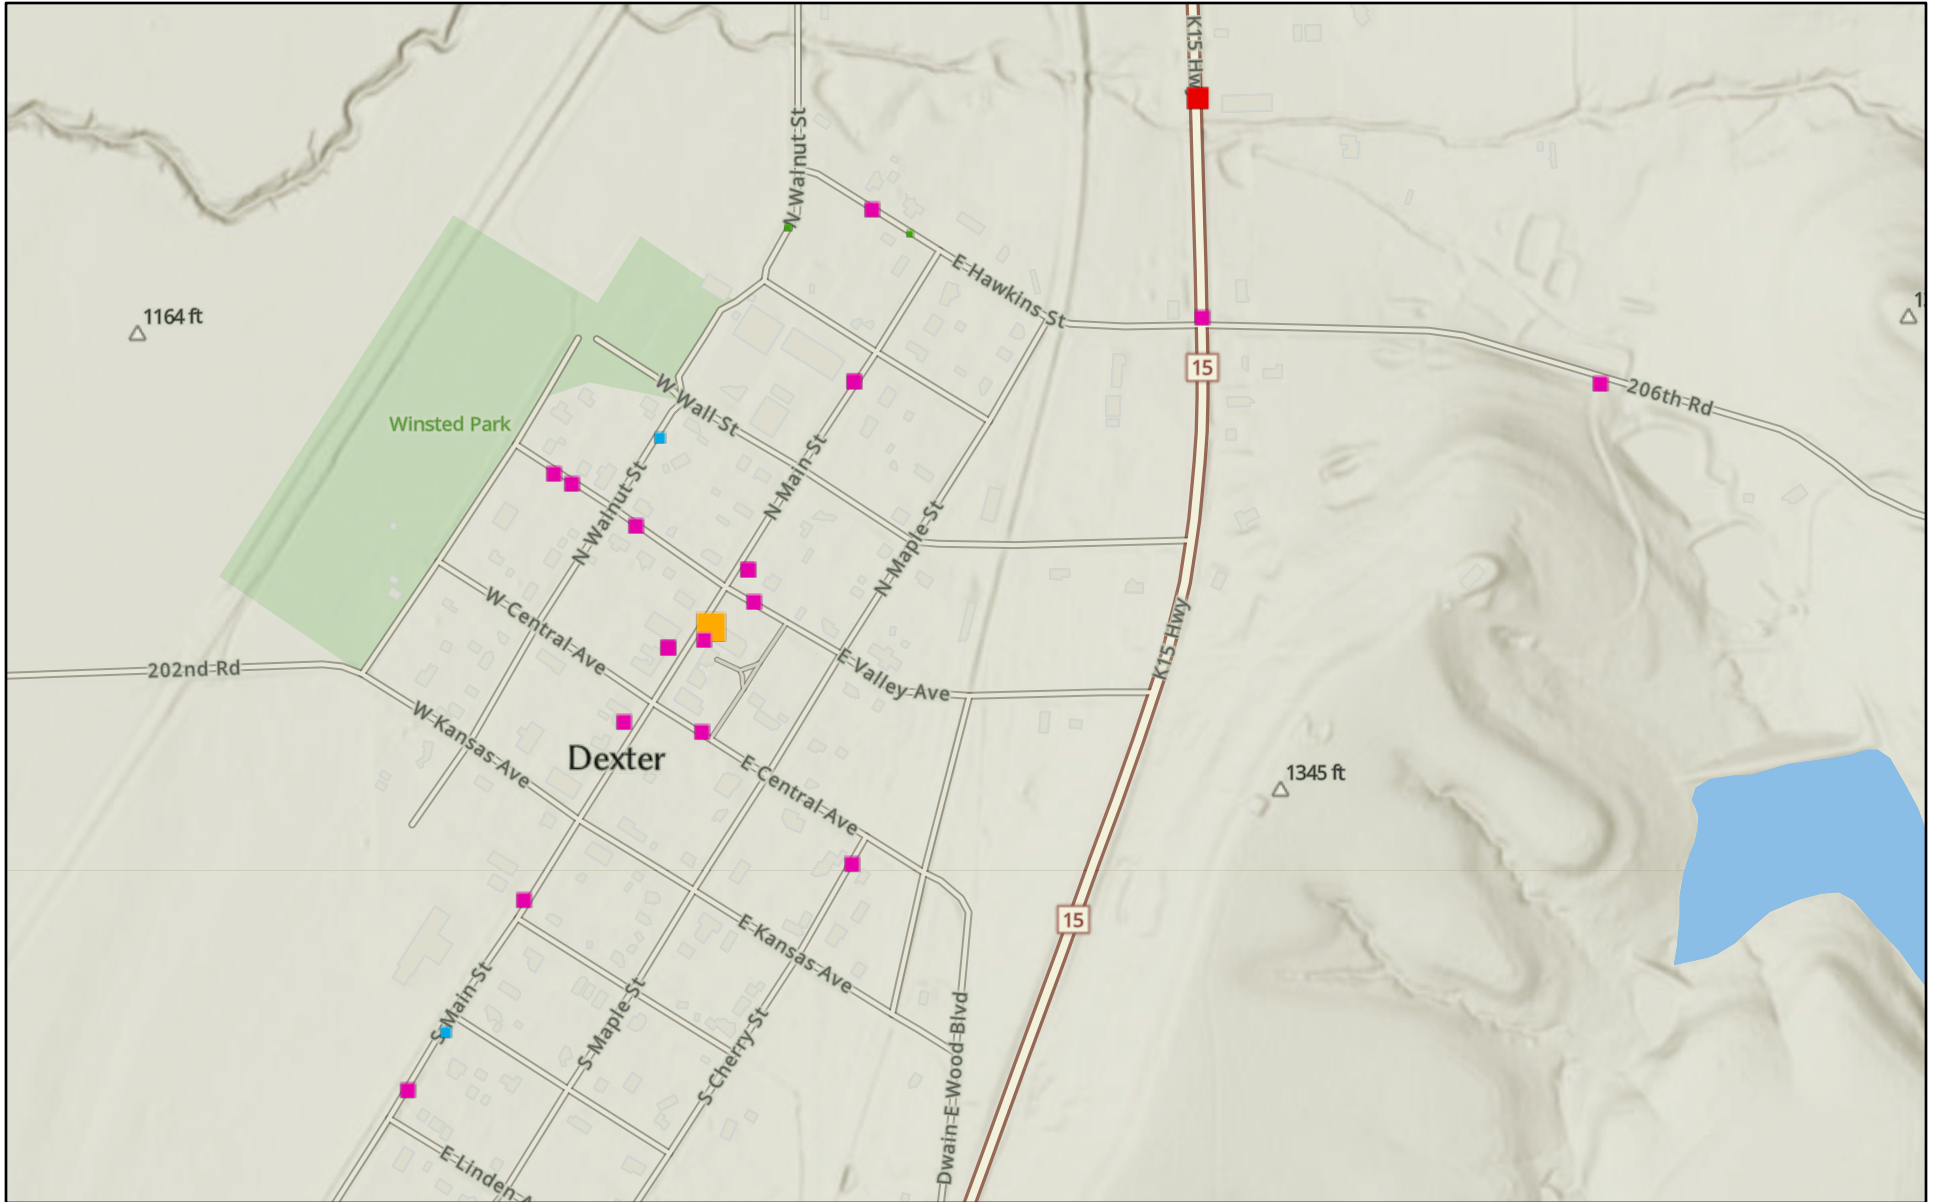

Dexter Barn Quilt Printable

6/25/2020, 3:53:29 PM

QuiltTrail

■ 4'	■ 3'	■ 7'	■ Lakes
■ Unique	■ 2'	■ 6'	■ 8'

Sources: Esri, Airbus DS, USGS, NGA, NASA, CGIAR, N Robinson, NCEAS,

Web AppBuilder for ArcGIS

Sources: Esri, USGS | Esri, NASA, NGA, USGS, FEMA | Esri Community Maps Contributors, BuildingFootprintUSA, Esri, HERE, Garmin, SafeGraph, INCREMENT P, METI/NASA, USGS, EPA, NPS, US Census Bureau, USDA |