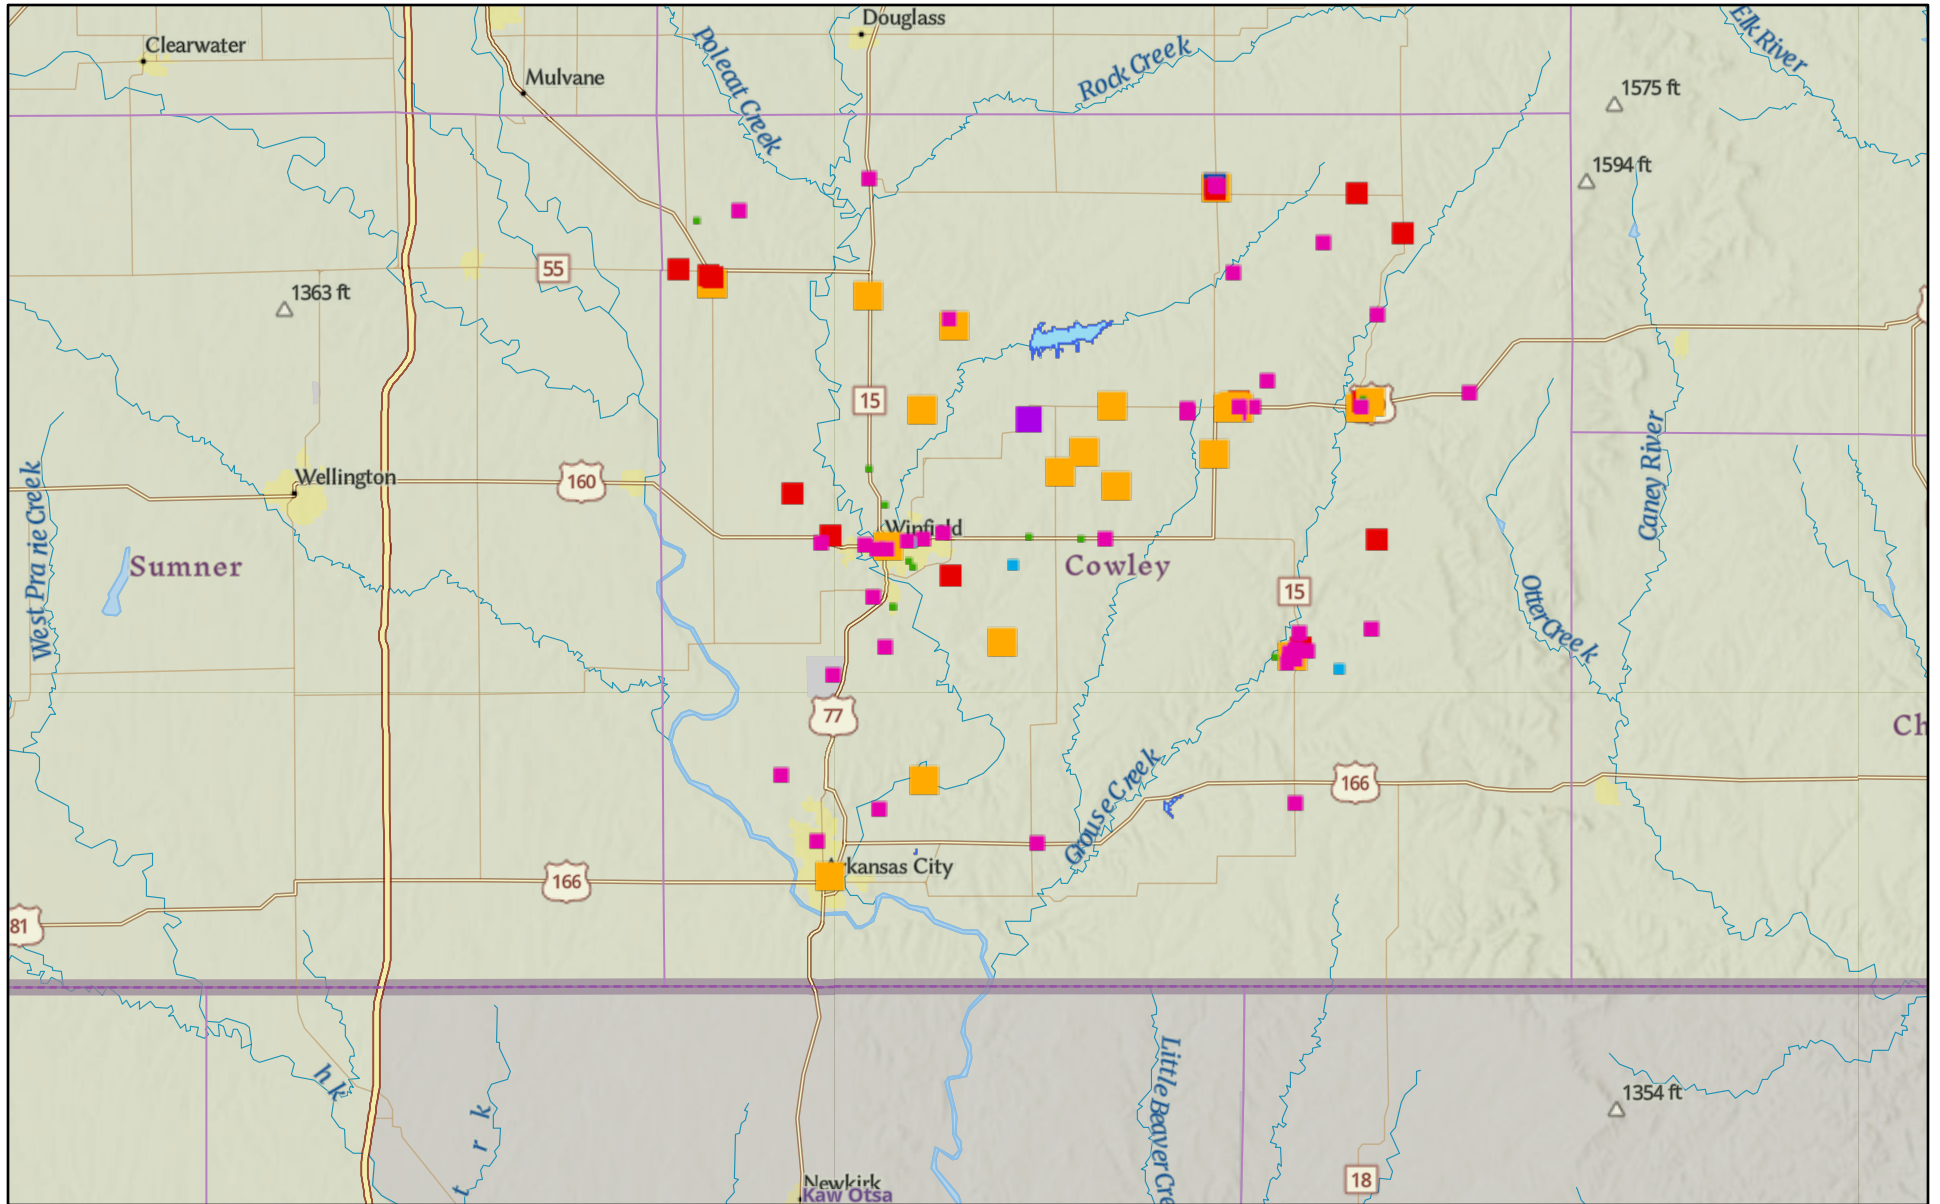

Barn Quilt Printable

6/25/2020, 3:49:09 PM

QuiltTrail

■ 4'	■ 3'	■ 7'	■ Lakes
■ Unique	■ 2'	■ 6'	■ 8'

1:577,791

Sources: Esri, Airbus DS, USGS, NGA, NASA, CGIAR, N Robinson, NCEAS,

Web AppBuilder for ArcGIS

Sources: Esri, USGS | Esri, CGIAR, USGS | City of Winfield, Esri, HERE, Garmin, SafeGraph, METI/NASA, USGS, EPA, NPS, USDA |